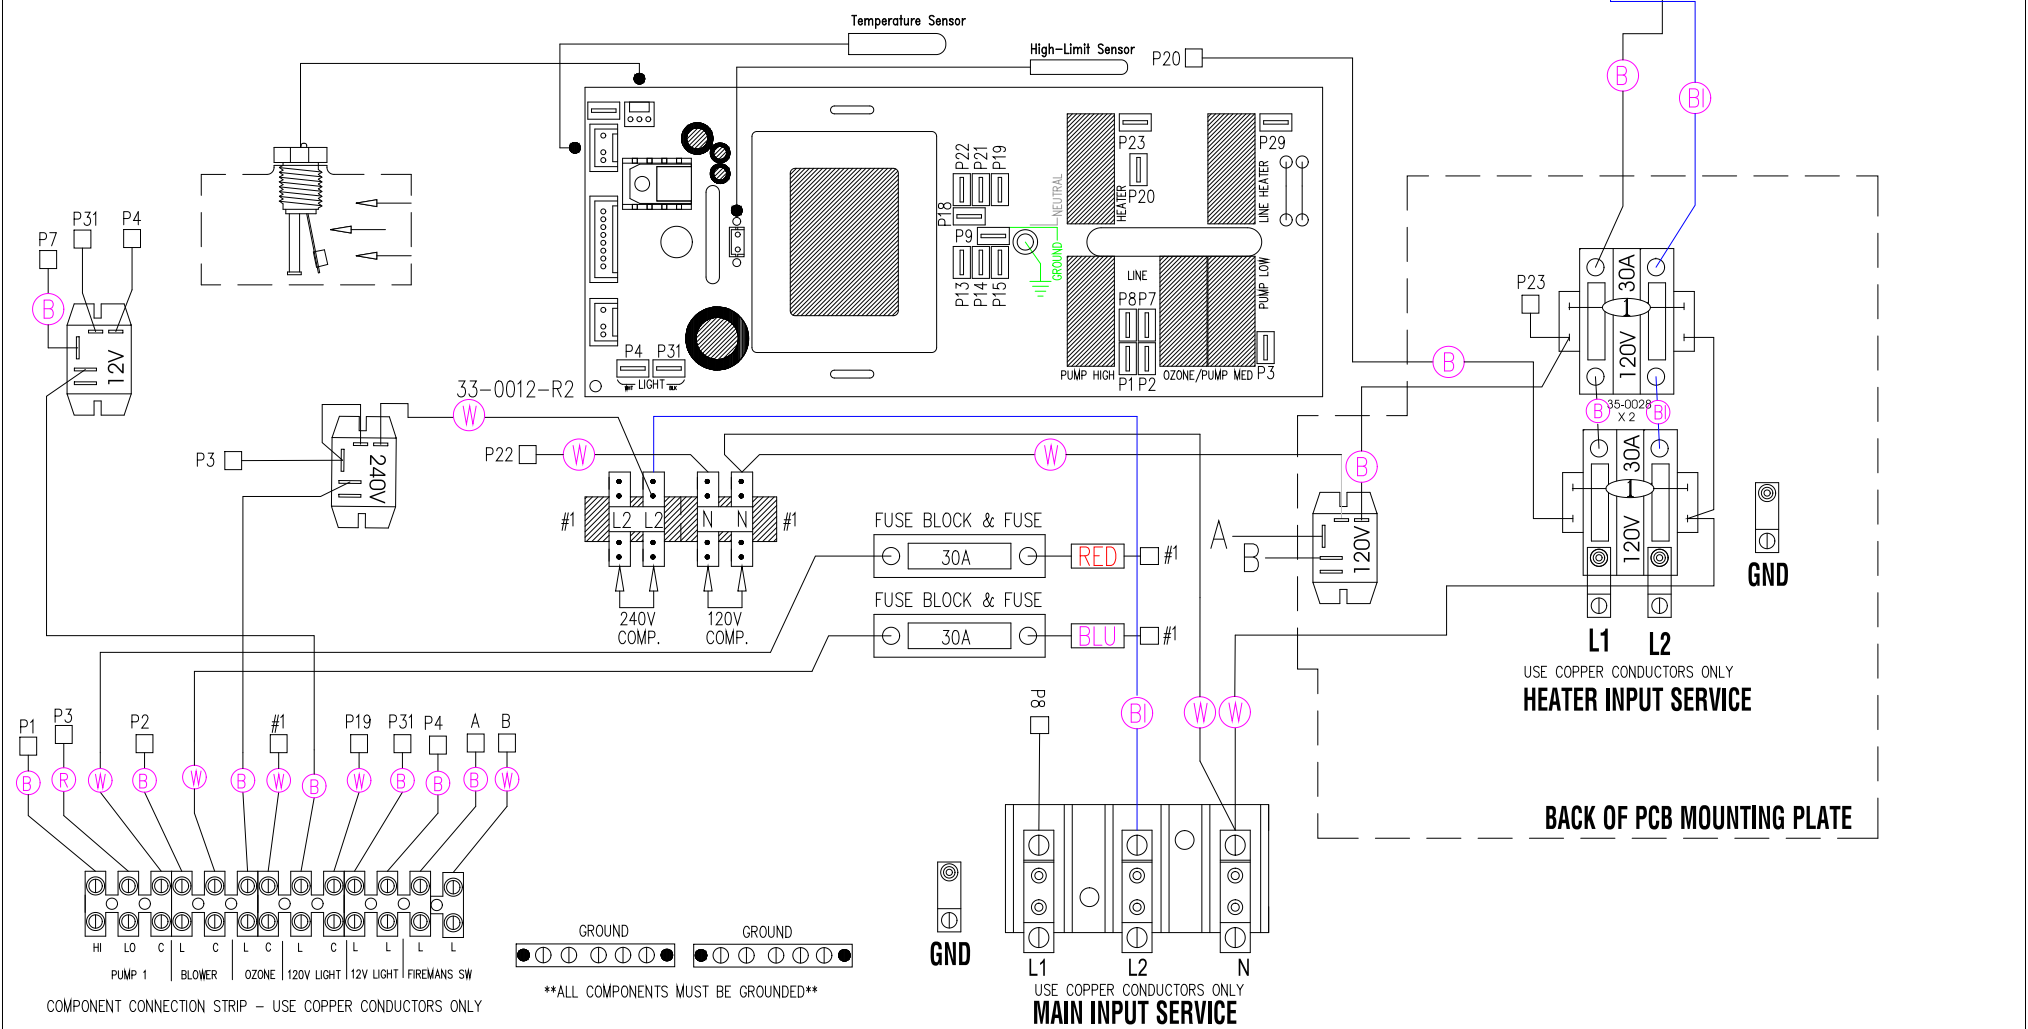

LEGEND

- - 1/4" QUICK CONNECT
- ▢ - 1/4" PIGGYBACK
- ⊞ - FORK CONNECTOR
- - RING CONNECTOR
- ◻ - SOCKET CONNECTOR
- △ - PIN CONNECTOR

Manufacture Notes:
 #1 - CONNECT TO "N" FOR 120V OPERATION, CONNECT TO "L2" FOR 240V OPERATION

HYDRO-QUIP
 CORONA, CA (951) 273-7575

Drawn MBS	Rev 01	Wire Color Code B - Black G - Green Br - Brown BL - Blue R - Red V - Violet O - Orange W - White Y - Yellow Gr - Gray
Date 02.08.11		
Diagram No. 5167		